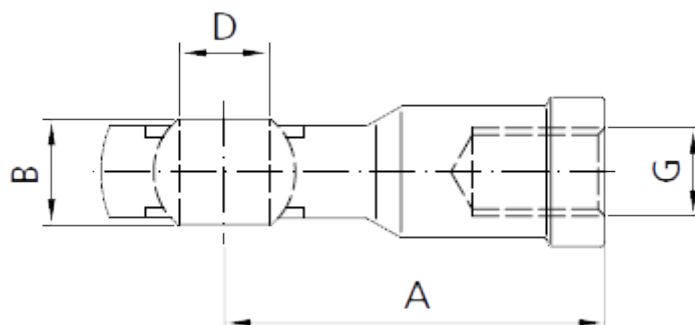

Article number: 04HAG36V2

Description: Stabilus Industry Line Ledhoved Stainless steel AISI303/304
Type AG36V2 M8, Ø8 mm, B=12 mm

Measures

A = 36

B = 12

C = 13

D = 8

G = M8